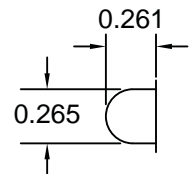

Lens 22

Shown with optional red wires and terminals.

Series	Lamp			Termination		Base		Bezel		Lens				
XX	XX			X		X		X		XXX			X 0	
61	Voltage	Type	Code	Style	Code	Color	Code	Finish	Code	Style	Code	Color	Code	
	2	LED	10	6" Wire	1	White	1	Chrome	2	High Translucent²	211	Red	1	
	6	LED	11³	Special	X			Black	3	High Rings	216	Amber	2	
	14	LED	12³							Dome Translucent²	221	Clear¹	3	
	28	LED	13³							Dome Lines	225	Green	4	
												Blue	5	
	6	INCAND	32											
	14	INCAND	35											
	28	INCAND	39											
	125	NEON	50³											
	250	NEON	52³											
	Special		XX											

1. Specify LED color if applicable
2. Translucent lens is not recommended for use with LED
3. Components provided in leads

Additional Options

- Terminals attached to wire leads