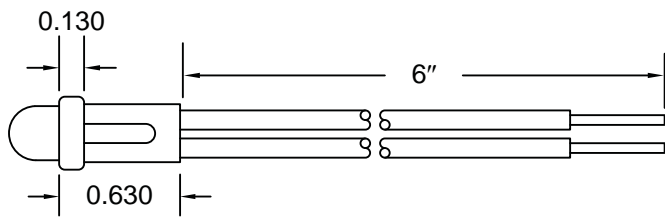

61 SERIES

Technical Data

- Press fits into 0.312 panel hole
- LED, Incandescent and Neon illumination
- Two lens styles available
- Body Material: Nylon
- Lens Material: Polycarbonate
- Bezel Material: Brass (plated)
- Wire Gauge: 18ga
- Wire Strip 1/2
- Panel Thickness 0.030" min

Mounting Hole

Lens 21

Lens 22