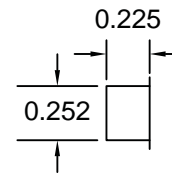

61 SERIES

Technical Data

- Press fits into 0.312 panel hole
- LED, Incandescent and Neon illumination
- Two lens styles available
- Body Material: Nylon
- Lens Material: Polycarbonate
- Bezel Material: Brass (plated)
- Wire Gauge: 18ga
- Wire Strip 1/2
- Panel Thickness 0.030" min

Mounting Hole

Lens 21

Lens 22

Series	Lamp			Termination		Base		Bezel		Lens				
XX	XX			X		X		X		XXX			X 0	
61	Voltage	Type	Code	Style	Code	Color	Code	Finish	Code	Style	Code	Color	Code	
	2	LED	10	6" Wire	1	White	1	Chrome	2	High Translucent²	211	Red	1	
	6	LED	11³	Special	X			Black	3	High Rings	216	Amber	2	
	14	LED	12³							Dome Translucent²	221	Clear¹	3	
	28	LED	13³							Dome Lines	225	Green	4	
												Blue	5	
	6	INCAND	32											
	14	INCAND	35											
	28	INCAND	39											
	125	NEON	50³											
	250	NEON	52³											
	Special		XX											

1. Specify LED color if applicable
2. Translucent lens is not recommended for use with LED
3. Components provided in leads

Additional Options

- Terminals attached to wire leads