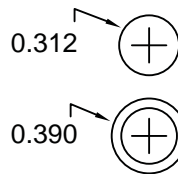

Mounting Hole